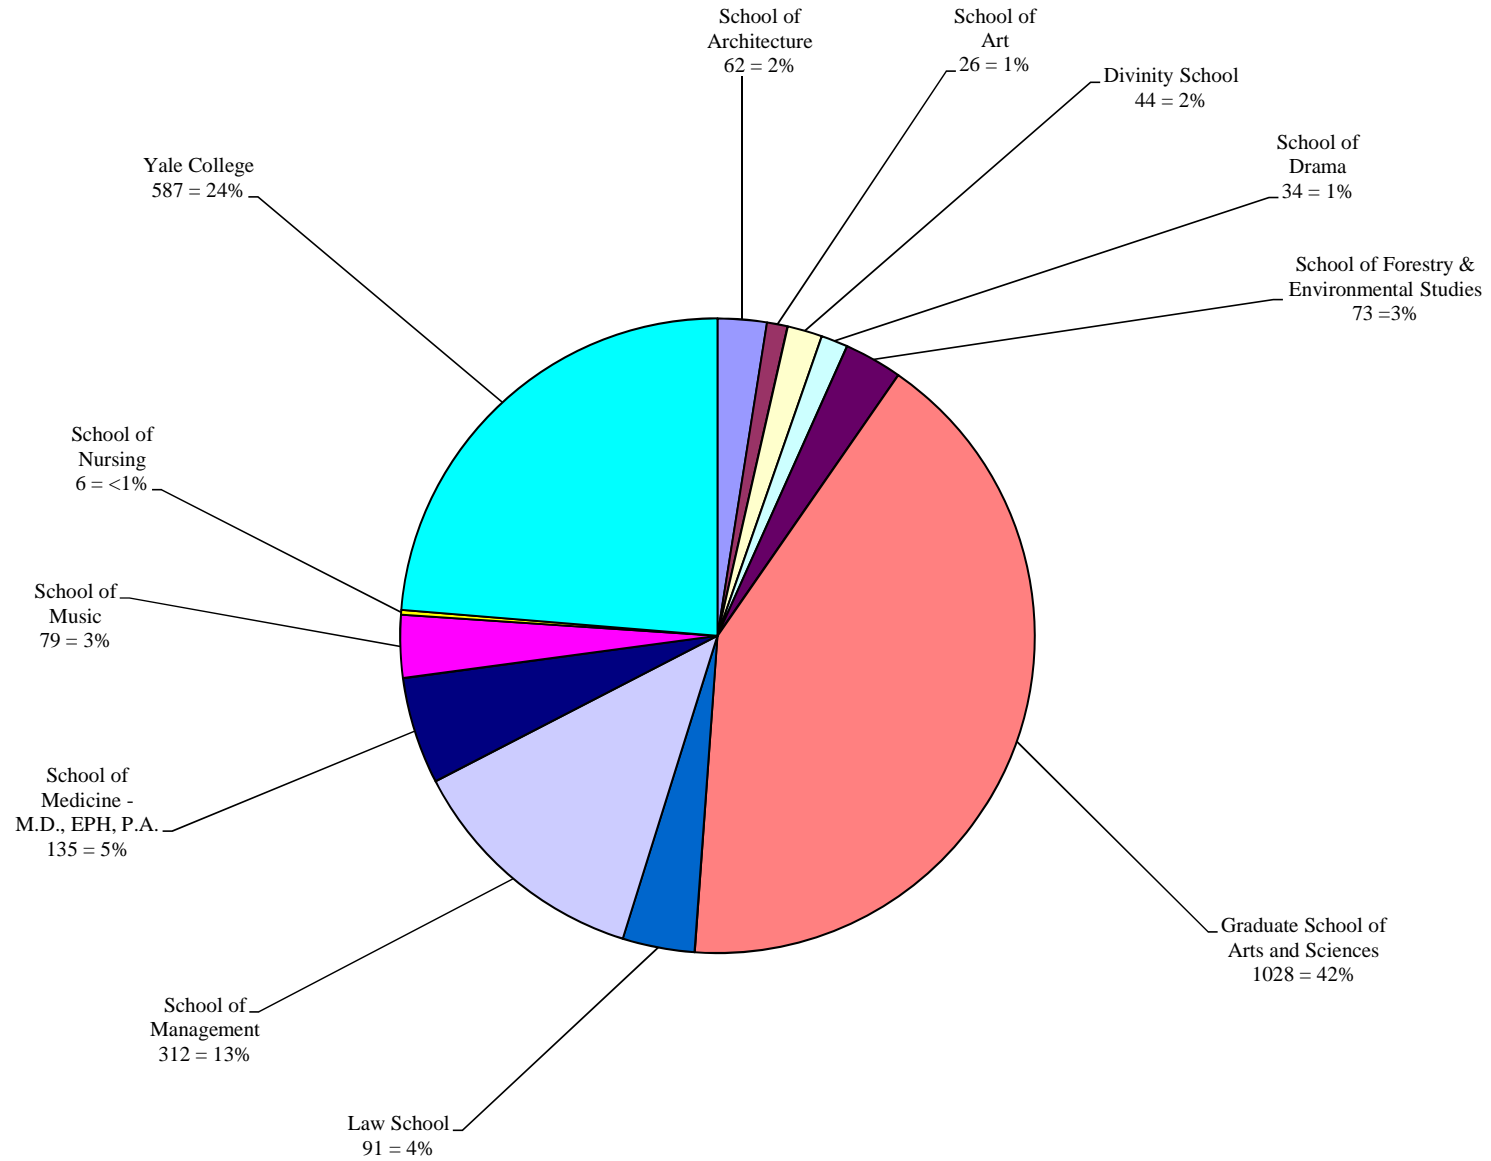

**Yale University  
International Student Enrollment  
Fall 2016**  
International Student Enrollment by School as a Percentage of Total International Enrollment

Source: Office of Institutional Research  
W019  
International Enrollment by Yale School (Figure)  
Last updated (10/17/16)