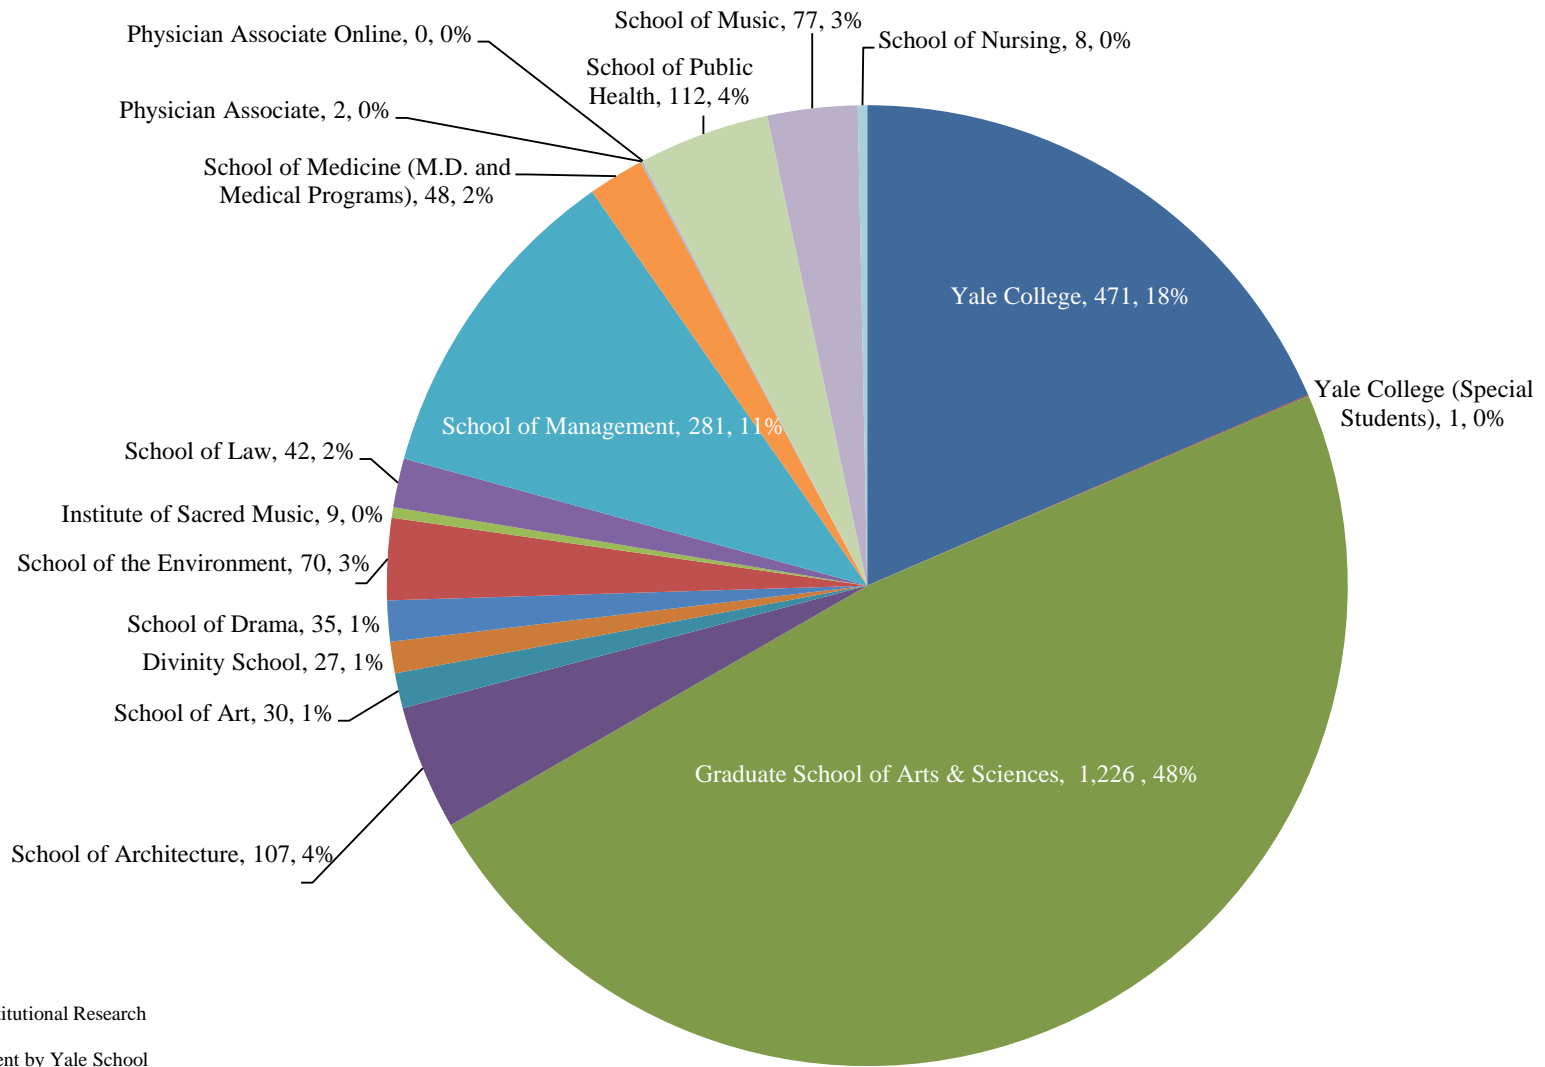

**Yale University
International Student Enrollment
Fall 2020
International Student Enrollment by School as a Percentage of Total International Enrollment (N=2,546)**

Source: Office of Institutional Research
W019
International Enrollment by Yale School
(Figure)
Last updated (11/24/2020)