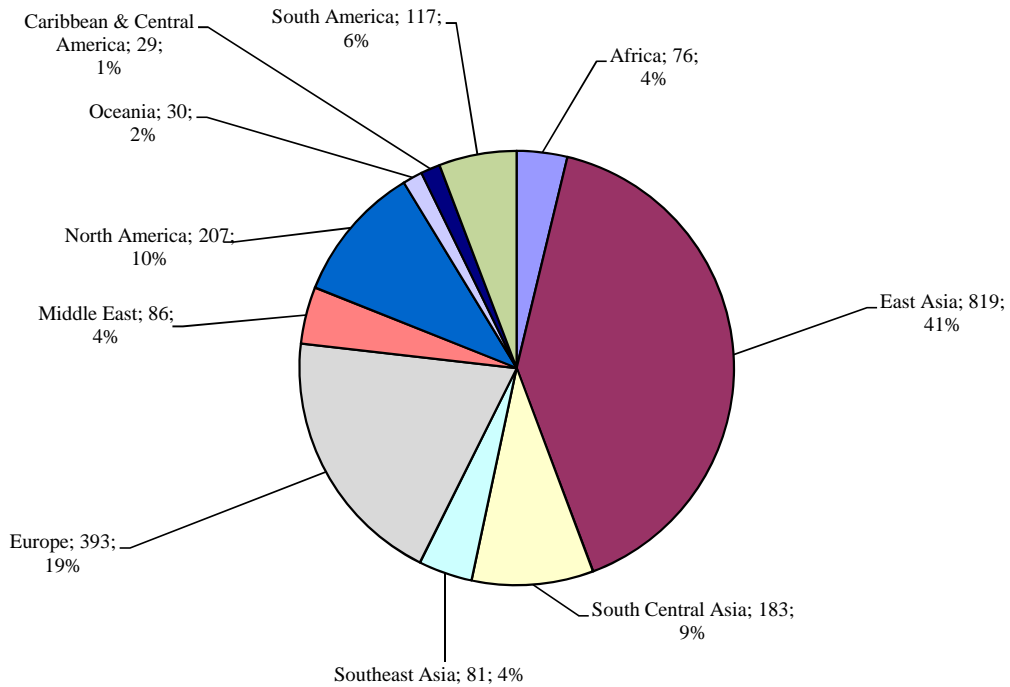

**International Student Enrollment in
Yale College*
Fall 2016
By World Region**

**International Student Enrollment in
Yale's Graduate and Professional Schools*
Fall 2016
By World Region**

*International students by country of citizenship

Source: Office of International Students and Scholars Annual Report
OIR W021
International Enrollment by World Region (Figure)
Last updated (01/03/17)