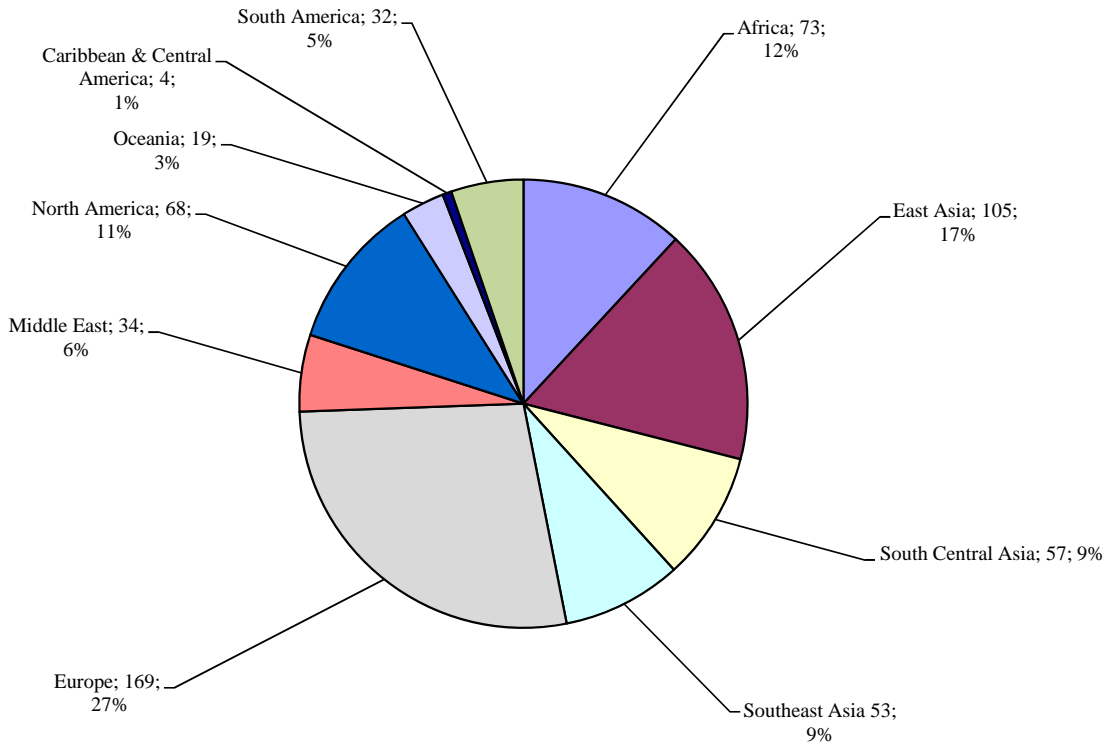

**International Student Enrollment in
Yale College*
Fall 2016
By World Region**

**International Student Enrollment in
Yale's Graduate and Professional Schools*
Fall 2016
By World Region**

*International students by country of citizenship

Source: Office of International Students and Scholars Annual Report
OIR W021
International Enrollment by World Region (Figure)
Last updated (01/03/17)