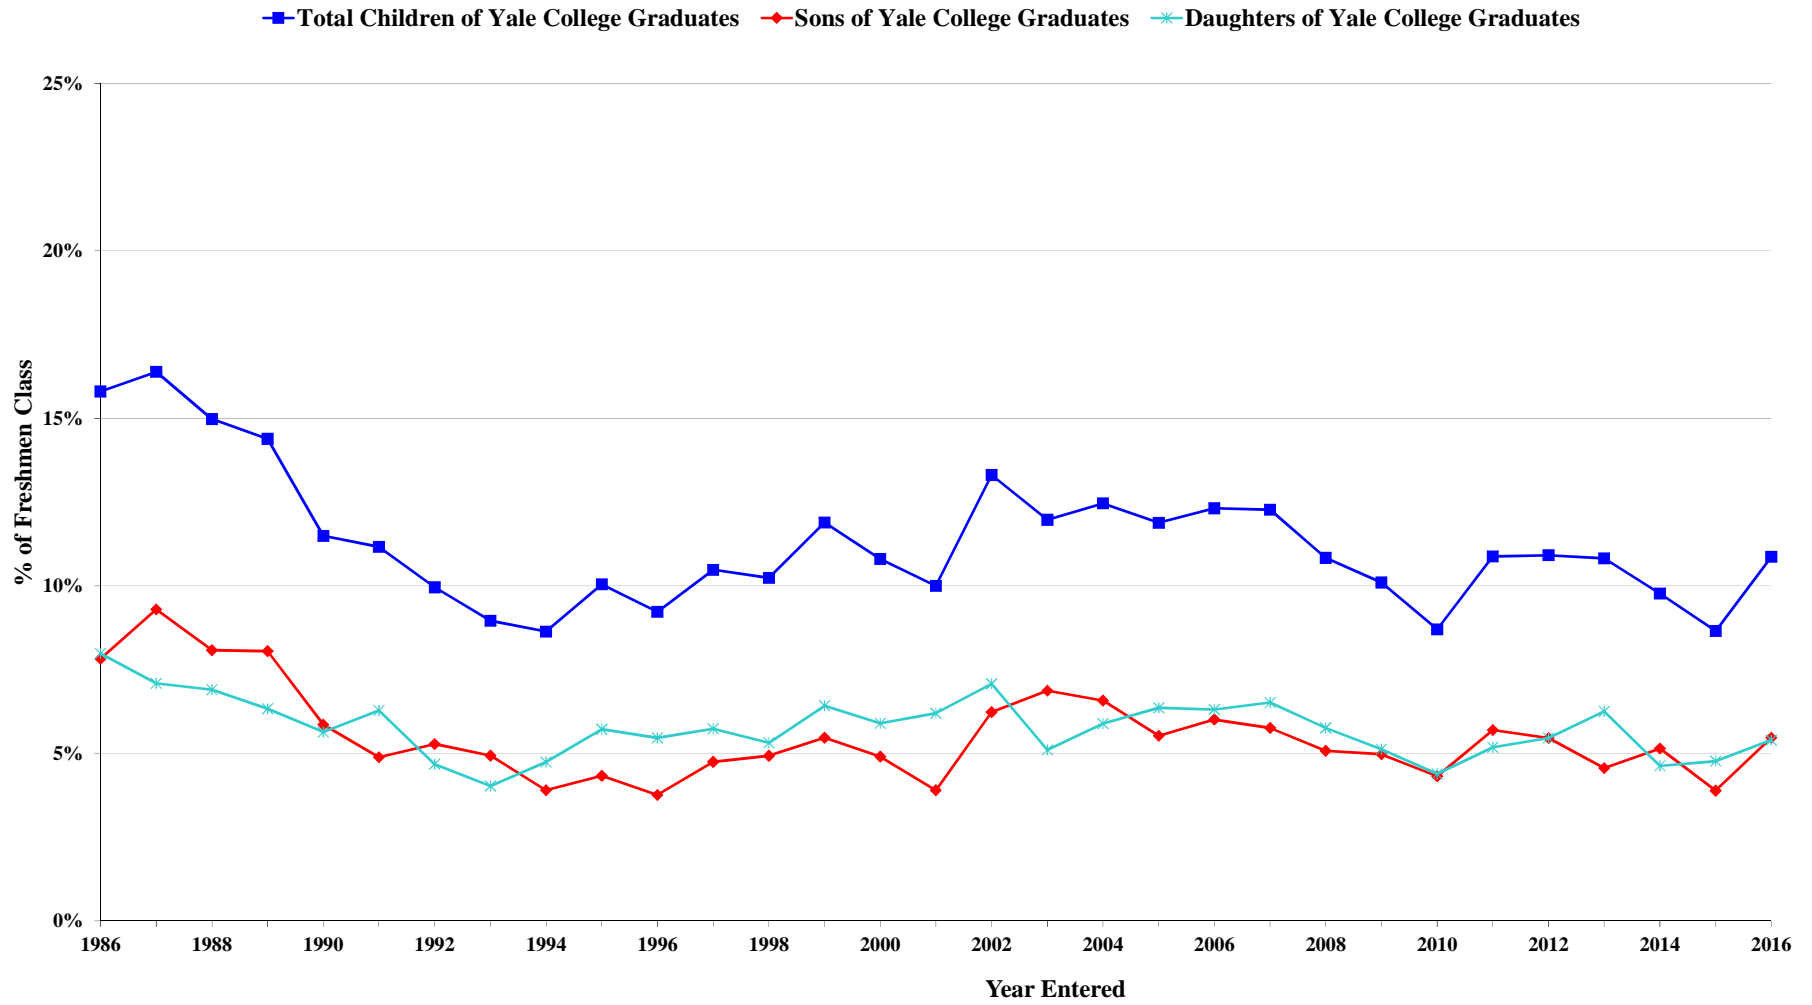

Yale University
Yale College Freshmen with Yale College Alumni Parents
 as a % of Class Enrollment
 1986 - Class of 2016

Source: Office of Undergraduate Admissions

OIR W031

Freshmen with Alumni Parents (Figure)