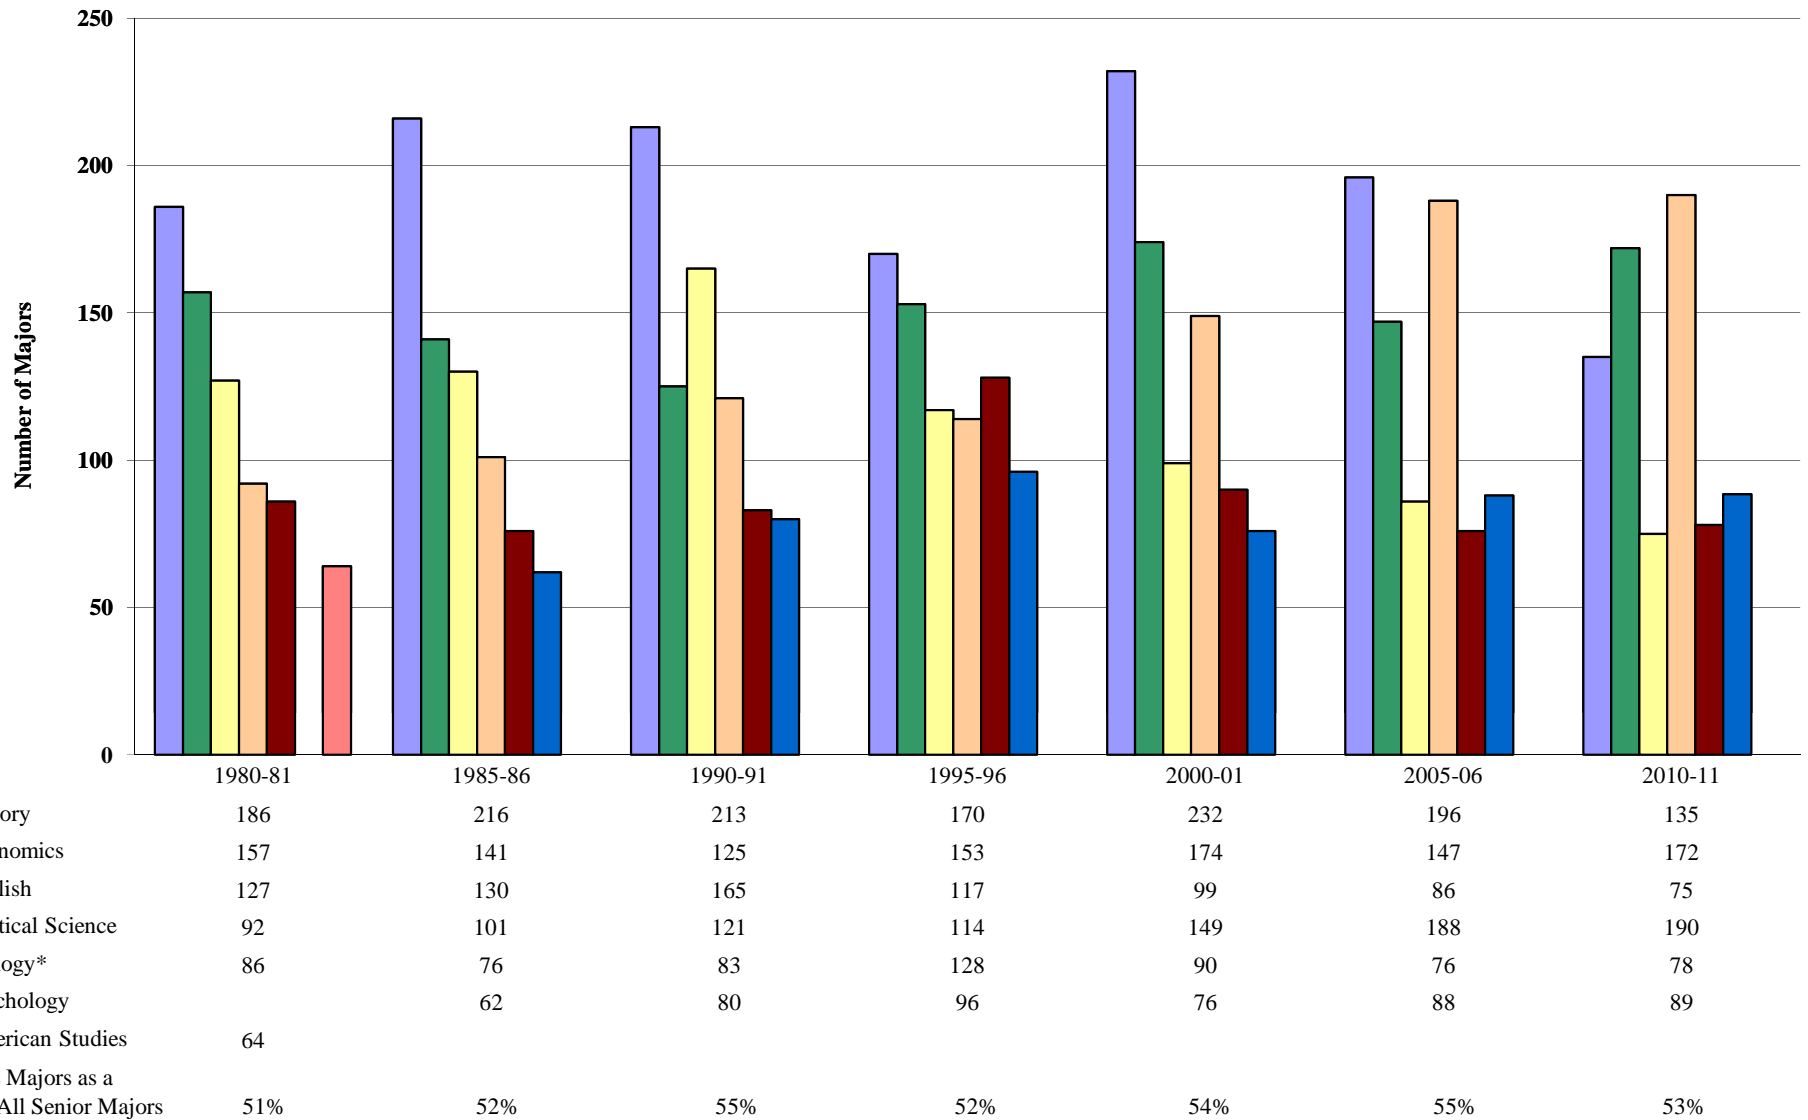

**Yale University
Most Popular Yale College Majors (Seniors Only)**

*In 2000-01, the Biology major was Molecular, Cellular and Developmental Biology.

Source:
Office of Institutional Research; FAS Registrar prior to 2000-01